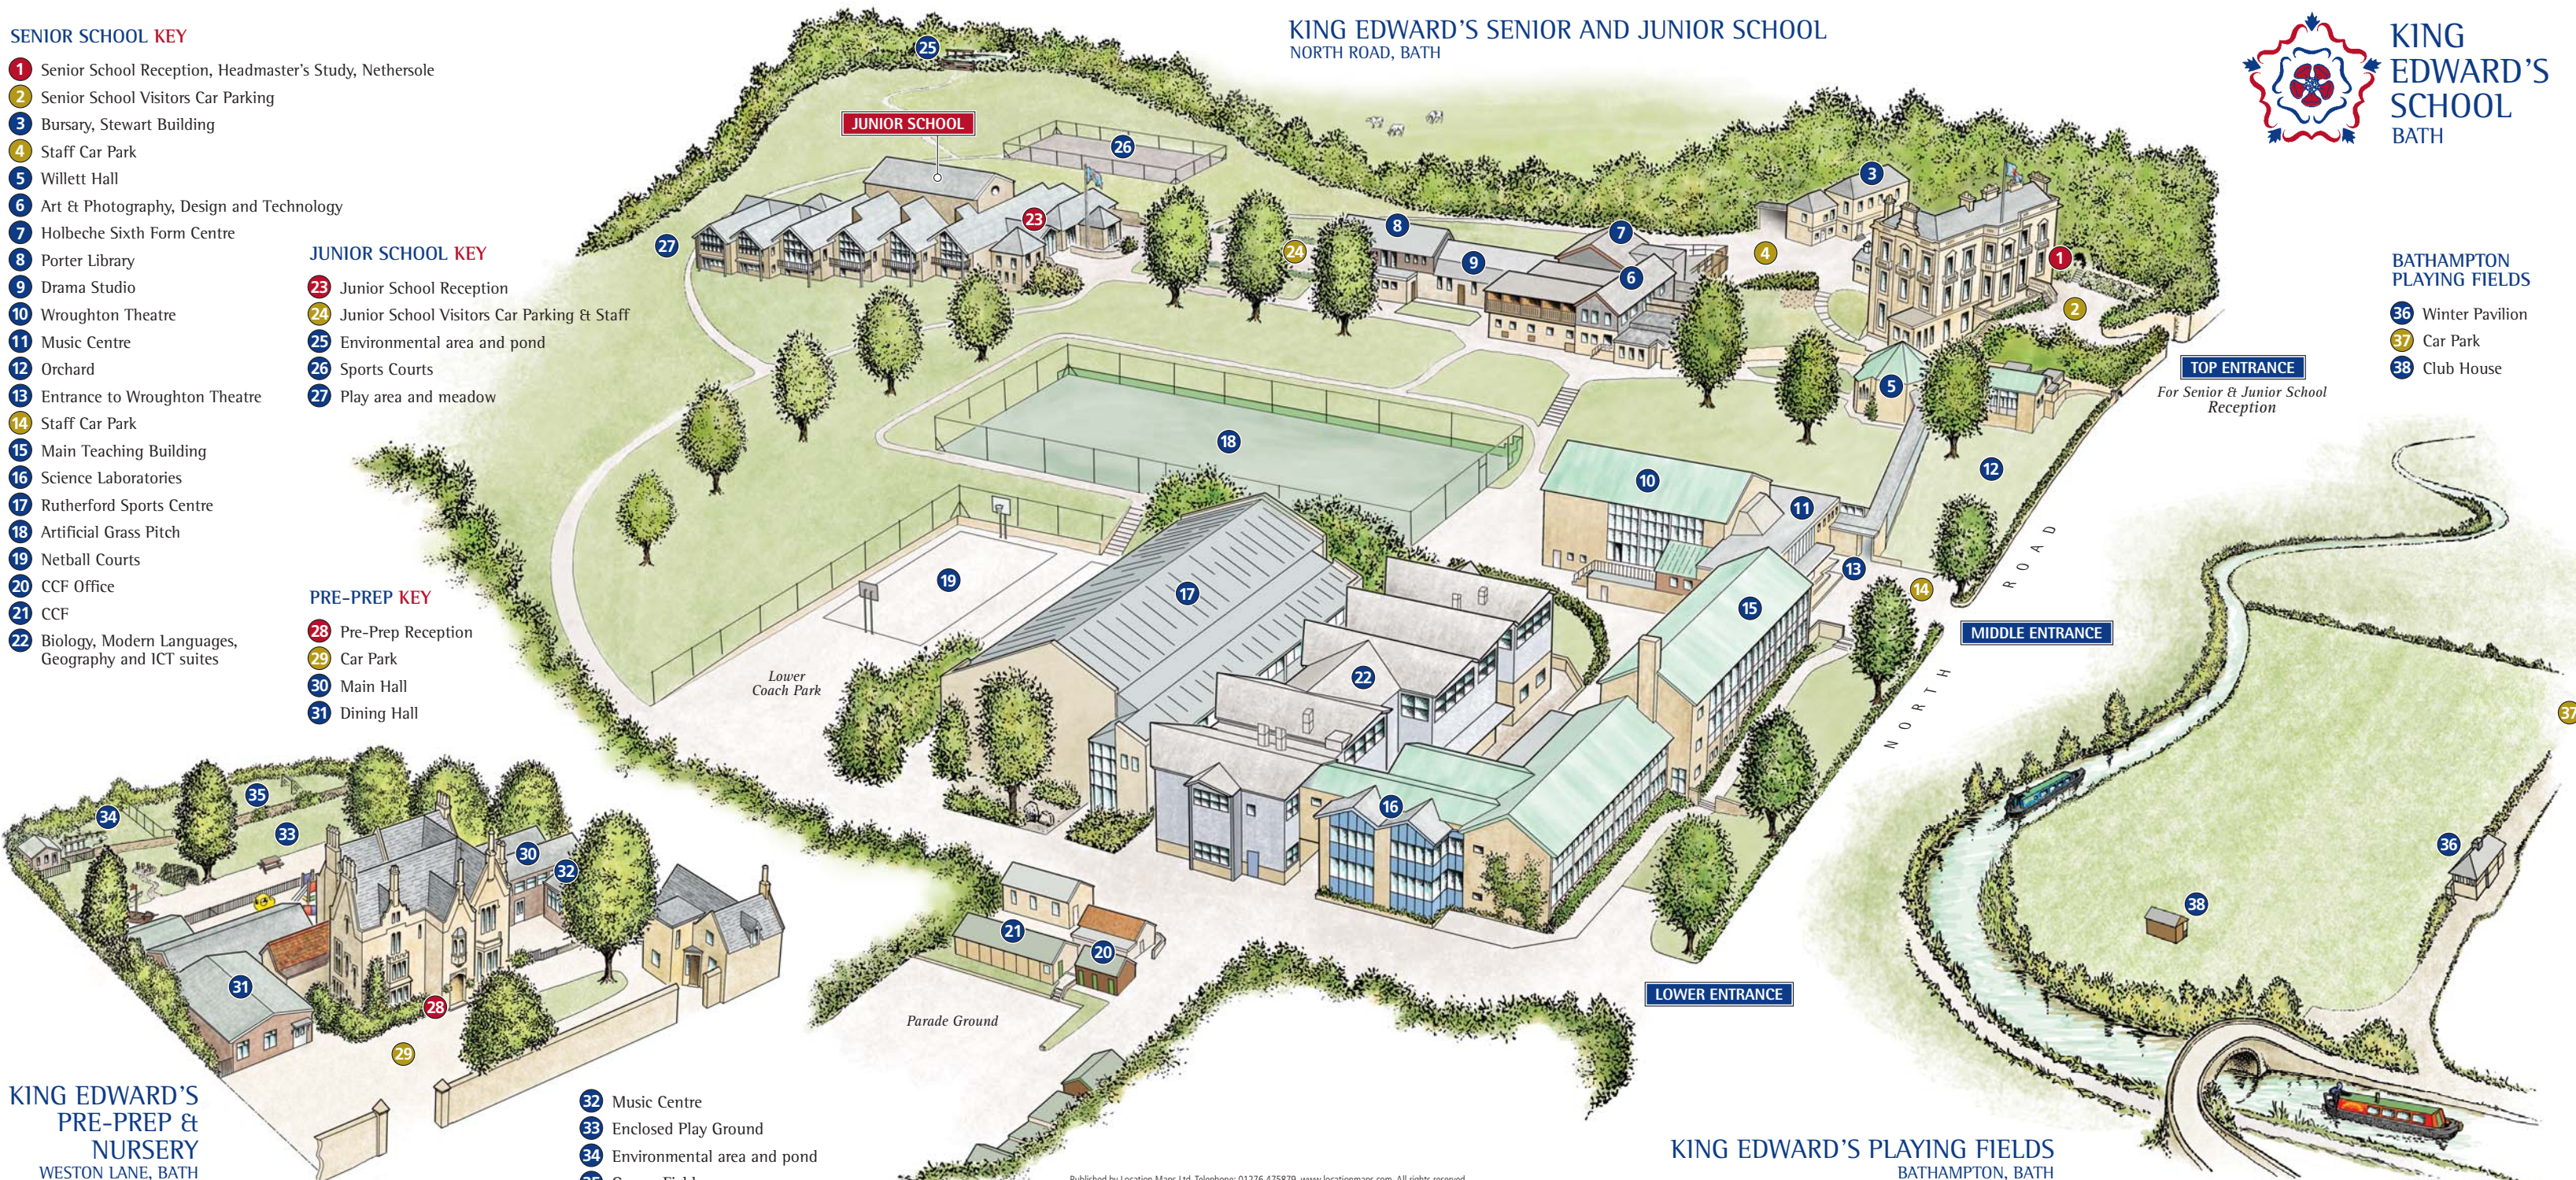

SENIOR SCHOOL KEY

- 1 Senior School Reception, Headmaster's Study, Nethersole
- 2 Senior School Visitors Car Parking
- 3 Bursary, Stewart Building
- 4 Staff Car Park
- 5 Willett Hall
- 6 Art & Photography, Design and Technology
- 7 Holbeche Sixth Form Centre
- 8 Porter Library
- 9 Drama Studio
- 10 Wroughton Theatre
- 11 Music Centre
- 12 Orchard
- 13 Entrance to Wroughton Theatre
- 14 Staff Car Park
- 15 Main Teaching Building
- 16 Science Laboratories
- 17 Rutherford Sports Centre
- 18 Artificial Grass Pitch
- 19 Netball Courts
- 20 CCF Office
- 21 CCF
- 22 Biology, Modern Languages, Geography and ICT suites

JUNIOR SCHOOL KEY

- 23 Junior School Reception
- 24 Junior School Visitors Car Parking & Staff
- 25 Environmental area and pond
- 26 Sports Courts
- 27 Play area and meadow

PRE-PREP KEY

- 28 Pre-Prep Reception
- 29 Car Park
- 30 Main Hall
- 31 Dining Hall

**KING EDWARD'S
PRE-PREP &
NURSERY**

WESTON LANE, BATH
3 miles west of King Edward's Senior & Junior School

- 32 Music Centre
- 33 Enclosed Play Ground
- 34 Environmental area and pond
- 35 Games Field

KING EDWARD'S SENIOR AND JUNIOR SCHOOL

NORTH ROAD, BATH

**KING EDWARD'S
SCHOOL
BATH**

**BATHAMPTON
PLAYING FIELDS**

- 36 Winter Pavilion
- 37 Car Park
- 38 Club House

KING EDWARD'S PLAYING FIELDS
BATHAMPTON, BATH

2 miles east of King Edward's Senior & Junior School